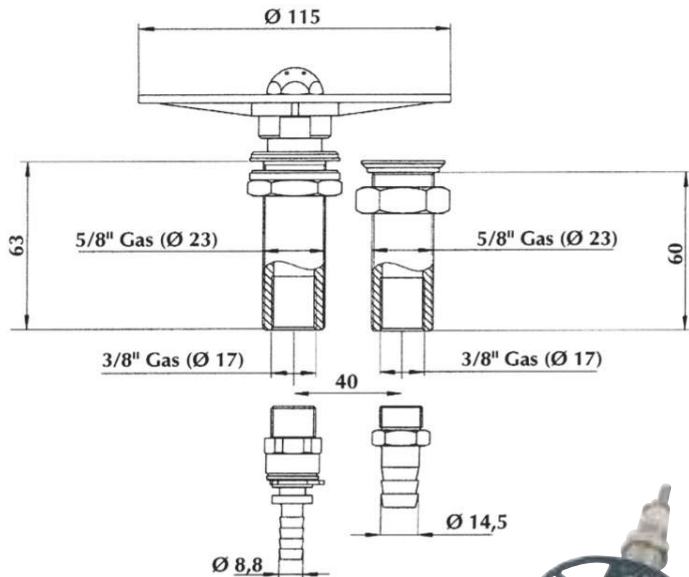

BAGNABICCHIERI GLASSFOUNTAIN

31004

SET SCARICO ACQUA PER VASCA
RACCOGLIGOCCE
WATER DISCHARGE KIT FOR
DRIPTRAYS

31402

SET BAGNABICCHIERI
OTTONE CROMATO
CHROMEPLATED BRASS
GLASSFOUNTAIN

35117

SET BAGNABICCHIERI
OTTONE DORATO
GOLDPLATED BRASS
GLASSFOUNTAIN

77961

ARIEL L'UNICO BAGNABICCHIERI
CHE RISCIAQUA E RAFFREDDA IL
BICCHIERE ANCHE ALL'ESTERNO
ARIEL THE ONLY GLASSFOUNTAIN
TO RINSE AND TO COOL THE
GLASS EVEN OUTSIDE

31004