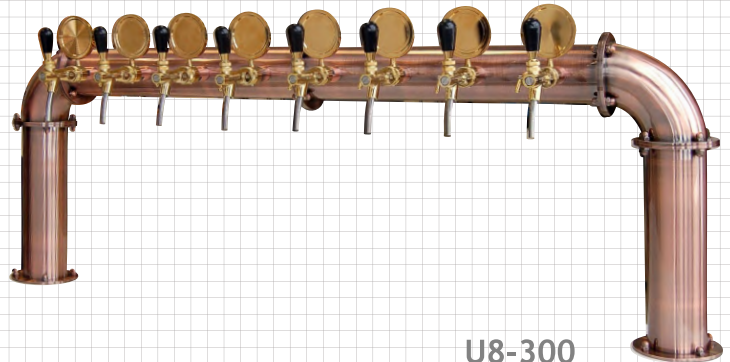

BEER TOWER

U type

U8-100

polished stainless steel

U8-200

PVD(gold) plated st. steel

U8-300

Cooper coated st. steel

with st. steel tubes
(7x8, 10x11 mm)
or plastic tubes
(6,7x9,5, 9,5x12,7 mm)

with recirculation
(7x8 or 6,7x9,5 mm)

U8-300

U8-200

tap connection 5/8"
with mounting fittings 1"G

U8-100

BEER TOWER

U type

- U8-101 polished st. steel, tubes 7x8 mm + rec.
- U8-201 PVD plated st. steel, tubes 7x8 mm + rec.
- U8-301 cooper coated st. steel, tubes 7x8 mm + rec.

Optional:
LED illuminated badge holders