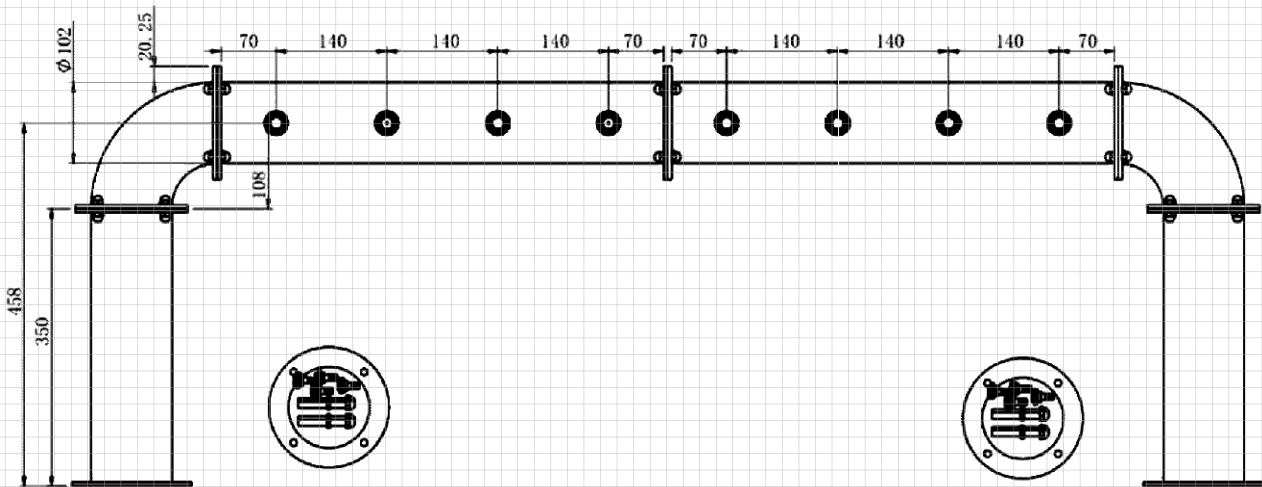

with st. steel tubes
(7x8, 10x11 mm)
or plastic tubes
(6,7x9,5, 9,5x12,7 mm)

with recirculation
(7x8 or 6,7x9,5 mm)

U8-300

U8-200

tap connection 5/8"
with mounting fittings 1"G

U8-100

BEER TOWER

U type

- U8-101 polished st. steel, tubes 7x8 mm + rec.
- U8-201 PVD plated st. steel, tubes 7x8 mm + rec.
- U8-301 cooper coated st. steel, tubes 7x8 mm + rec.

Optional:
LED illuminated badge holders