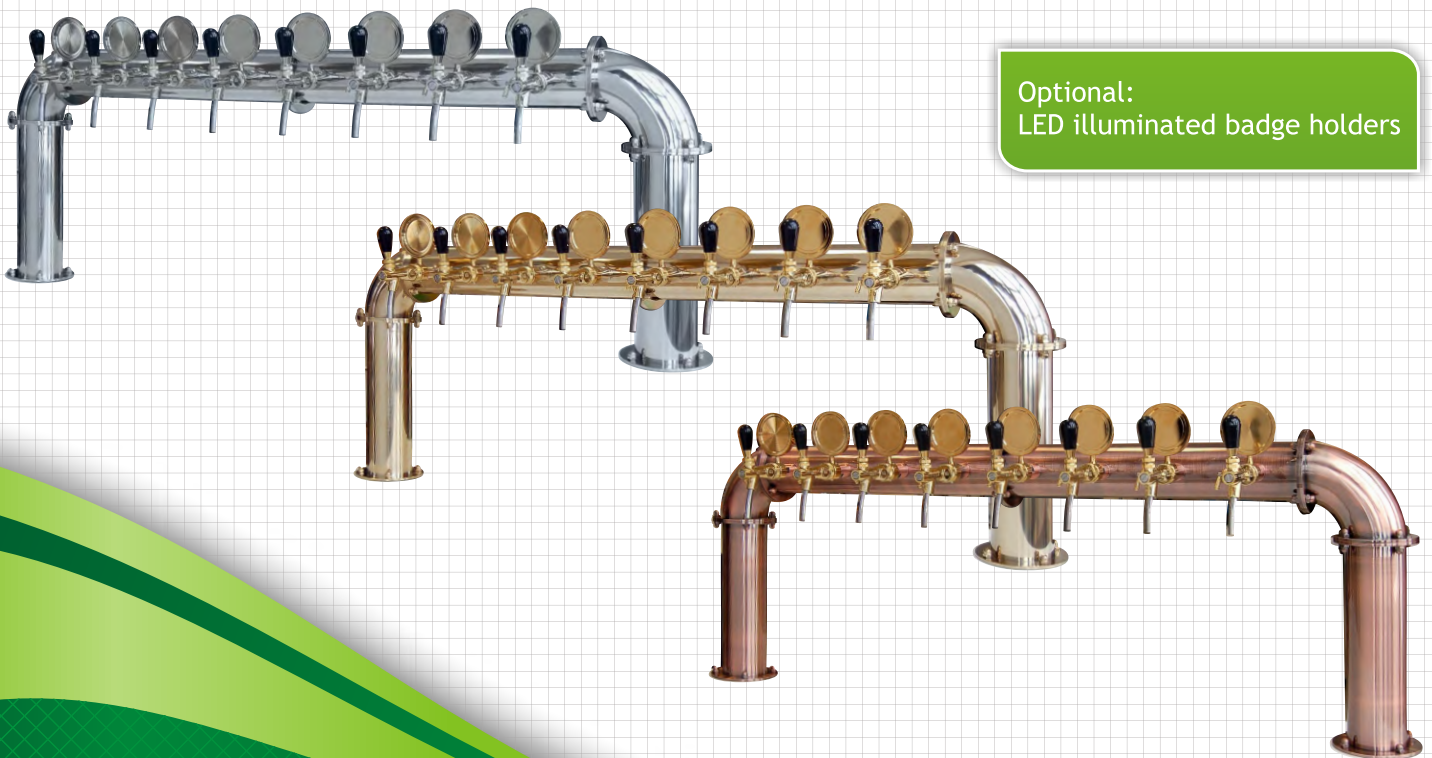

BEER TOWER

U type

U8-100

polished stainless steel

U8-200

PVD(gold) plated st. steel

U8-300

Cooper coated st. steel

with st. steel tubes
(7x8, 10x11 mm)
or plastic tubes
(6,7x9,5, 9,5x12,7 mm)

with recirculation
(7x8 or 6,7x9,5 mm)

U8-300

U8-200

tap connection 5/8"
with mounting fittings 1"G

U8-100

BEER TOWER

U type

- U8-101 polished st. steel, tubes 7x8 mm + rec.
- U8-201 PVD plated st. steel, tubes 7x8 mm + rec.
- U8-301 cooper coated st. steel, tubes 7x8 mm + rec.

Optional:
LED illuminated badge holders