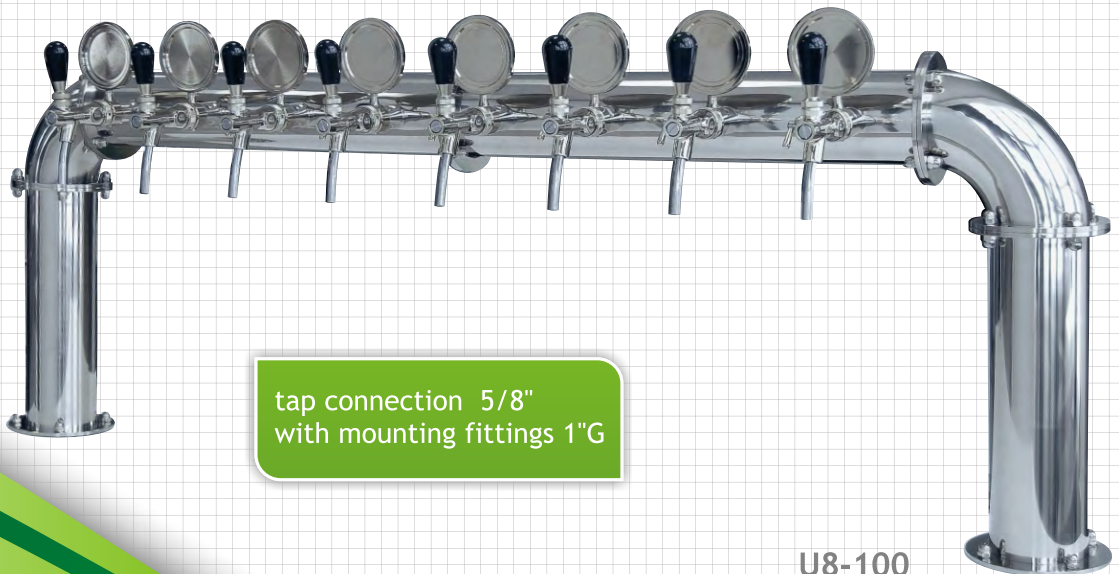

BEER TOWER

U type

U8-100

polished stainless steel

U8-200

PVD(gold) plated st. steel

U8-300

Cooper coated st. steel

with st. steel tubes
(7x8, 10x11 mm)
or plastic tubes
(6,7x9,5, 9,5x12,7 mm)

with recirculation
(7x8 or 6,7x9,5 mm)

U8-300

U8-200

tap connection 5/8"
with mounting fittings 1"G

U8-100

BEER TOWER

U type

- U8-101 polished st. steel, tubes 7x8 mm + rec.
- U8-201 PVD plated st. steel, tubes 7x8 mm + rec.
- U8-301 cooper coated st. steel, tubes 7x8 mm + rec.

Optional:
LED illuminated badge holders