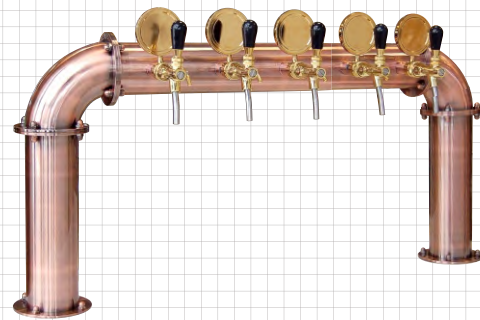

BEER TOWER

U type

U5-100

polished stainless steel

U5-200

PVD(gold) plated st. steel

U5-300

Cooper coated st. steel

with st. steel tubes
(7x8, 10x11 mm)
or plastic tubes
(6,7x9,5, 9,5x12,7 mm)

with recirculation
(7x8 or 6,7x9,5 mm)

U5-100

U5-200

U5-300

tap connection 5/8"
with mounting fittings 1"G

BEER TOWER

U type

- U5-101 polished st. steel, tubes 7x8 mm + rec.
- U5-201 PVD plated st. steel, tubes 7x8 mm + rec.
- U5-301 cooper coated st. steel, tubes 7x8 mm + rec.

Optional:
LED illuminated badge holders