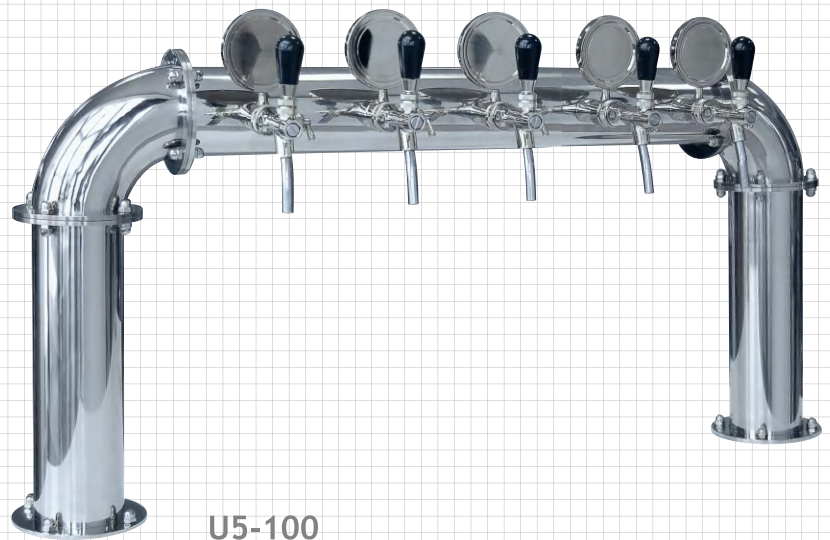

BEER TOWER

U type

U5-100

polished stainless steel

U5-200

PVD(gold) plated st. steel

U5-300

Cooper coated st. steel

with st. steel tubes
(7x8, 10x11 mm)
or plastic tubes
(6,7x9,5, 9,5x12,7 mm)

with recirculation
(7x8 or 6,7x9,5 mm)

U5-100

U5-200

U5-300

tap connection 5/8"
with mounting fittings 1"G

BEER TOWER

U type

- U5-101 polished st. steel, tubes 7x8 mm + rec.
- U5-201 PVD plated st. steel, tubes 7x8 mm + rec.
- U5-301 cooper coated st. steel, tubes 7x8 mm + rec.

Optional:
LED illuminated badge holders