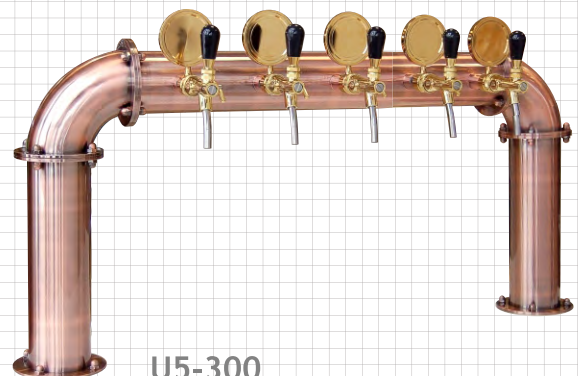

BEER TOWER

U type

U5-100

polished stainless steel

U5-200

PVD(gold) plated st. steel

U5-300

Cooper coated st. steel

with st. steel tubes
(7x8, 10x11 mm)
or plastic tubes
(6,7x9,5, 9,5x12,7 mm)

with recirculation
(7x8 or 6,7x9,5 mm)

U5-100

U5-200

U5-300

tap connection 5/8"
with mounting fittings 1"G

BEER TOWER

U type

- U5-101 polished st. steel, tubes 7x8 mm + rec.
- U5-201 PVD plated st. steel, tubes 7x8 mm + rec.
- U5-301 cooper coated st. steel, tubes 7x8 mm + rec.

Optional:
LED illuminated badge holders