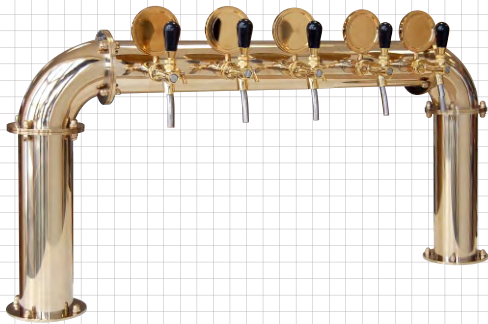

BEER TOWER

U type

U5-100

polished stainless steel

U5-200

PVD(gold) plated st. steel

U5-300

Cooper coated st. steel

with st. steel tubes
(7x8, 10x11 mm)
or plastic tubes
(6,7x9,5, 9,5x12,7 mm)

with recirculation
(7x8 or 6,7x9,5 mm)

U5-100

U5-200

U5-300

tap connection 5/8"
with mounting fittings 1"G

BEER TOWER

U type

- U5-101 polished st. steel, tubes 7x8 mm + rec.
- U5-201 PVD plated st. steel, tubes 7x8 mm + rec.
- U5-301 cooper coated st. steel, tubes 7x8 mm + rec.

Optional:
LED illuminated badge holders