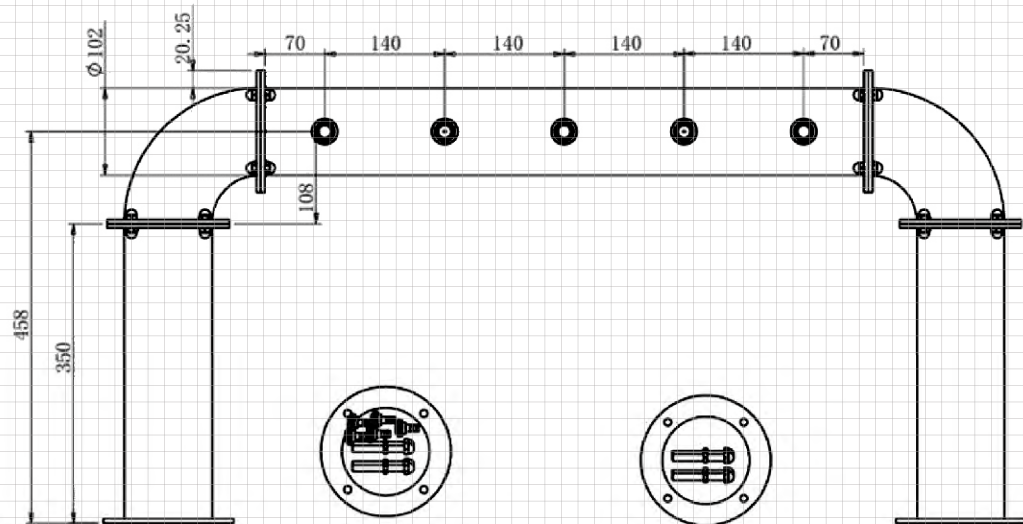

with st. steel tubes
(7x8, 10x11 mm)
or plastic tubes
(6,7x9,5, 9,5x12,7 mm)

with recirculation
(7x8 or 6,7x9,5 mm)

U5-100

U5-200

U5-300

tap connection 5/8"
with mounting fittings 1"G

BEER TOWER

U type

- U5-101 polished st. steel, tubes 7x8 mm + rec.
- U5-201 PVD plated st. steel, tubes 7x8 mm + rec.
- U5-301 cooper coated st. steel, tubes 7x8 mm + rec.

Optional:
LED illuminated badge holders