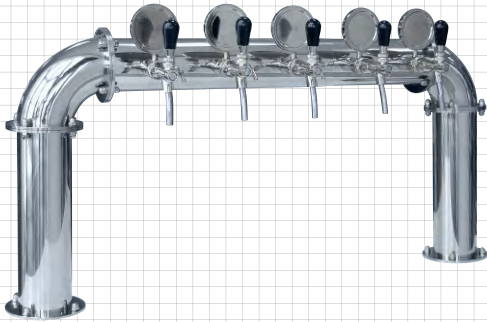

BEER TOWER

U type

U5-100

polished stainless steel

U5-200

PVD(gold) plated st. steel

U5-300

Cooper coated st. steel

with st. steel tubes
(7x8, 10x11 mm)
or plastic tubes
(6,7x9,5, 9,5x12,7 mm)

with recirculation
(7x8 or 6,7x9,5 mm)

U5-100

U5-200

U5-300

tap connection 5/8"
with mounting fittings 1"G

BEER TOWER

U type

- U5-101 polished st. steel, tubes 7x8 mm + rec.
- U5-201 PVD plated st. steel, tubes 7x8 mm + rec.
- U5-301 cooper coated st. steel, tubes 7x8 mm + rec.

Optional:
LED illuminated badge holders