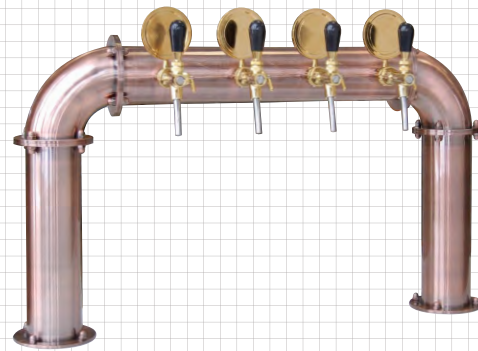

BEER TOWER

U type

U4-100

polished stainless steel

U4-200

PVD(gold) plated st. steel

U4-300

Cooper coated st. steel

with st. steel tubes
(7x8, 10x11 mm)
or plastic tubes
(6,7x9,5, 9,5x12,7 mm)

with recirculation
(7x8 or 6,7x9,5 mm)

tap connection 5/8"
with mounting fittings 1"G

BEER TOWER

U type

- U4-101 polished st. steel, tubes 7x8 mm + rec.
- U4-201 PVD plated st. steel, tubes 7x8 mm + rec.
- U4-301 cooper coated st. steel, tubes 7x8 mm + rec.