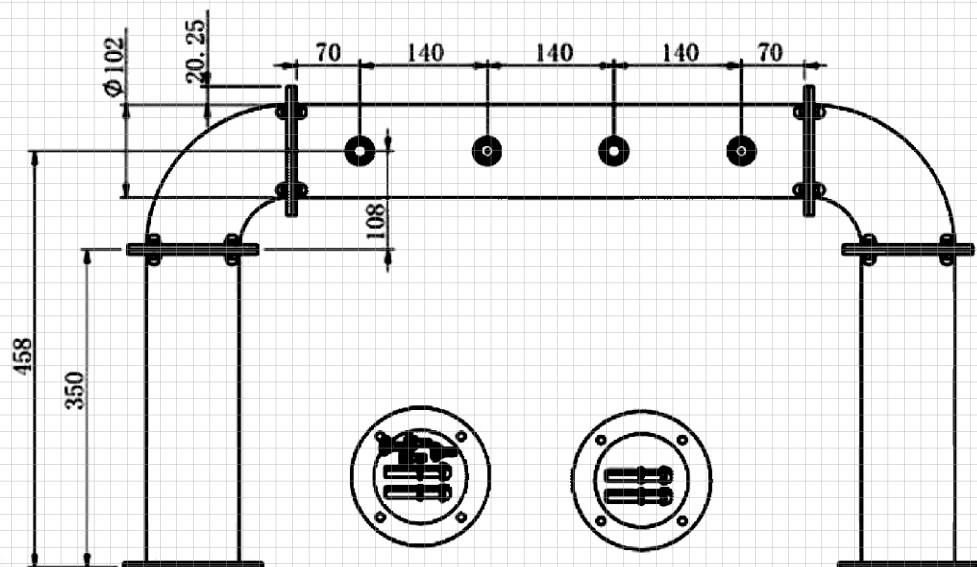

with st. steel tubes
(7x8, 10x11 mm)
or plastic tubes
(6,7x9,5, 9,5x12,7 mm)

with recirculation
(7x8 or 6,7x9,5 mm)

tap connection 5/8"
with mounting fittings 1"G

BEER TOWER

U type

- U4-101 polished st. steel, tubes 7x8 mm + rec.
- U4-201 PVD plated st. steel, tubes 7x8 mm + rec.
- U4-301 cooper coated st. steel, tubes 7x8 mm + rec.