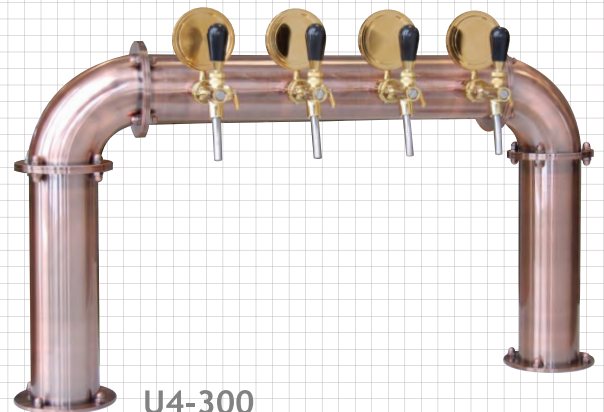

BEER TOWER

U type

U4-100

polished stainless steel

U4-200

PVD(gold) plated st. steel

U4-300

Cooper coated st. steel

with st. steel tubes
(7x8, 10x11 mm)
or plastic tubes
(6,7x9,5, 9,5x12,7 mm)

with recirculation
(7x8 or 6,7x9,5 mm)

tap connection 5/8"
with mounting fittings 1"G

BEER TOWER

U type

- U4-101 polished st. steel, tubes 7x8 mm + rec.
- U4-201 PVD plated st. steel, tubes 7x8 mm + rec.
- U4-301 cooper coated st. steel, tubes 7x8 mm + rec.