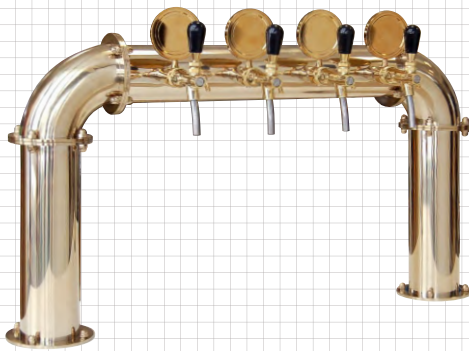

BEER TOWER

U type

U4-100

polished stainless steel

U4-200

PVD(gold) plated st. steel

U4-300

Cooper coated st. steel

with st. steel tubes
(7x8, 10x11 mm)
or plastic tubes
(6,7x9,5, 9,5x12,7 mm)

with recirculation
(7x8 or 6,7x9,5 mm)

tap connection 5/8"
with mounting fittings 1"G

BEER TOWER

U type

- U4-101 polished st. steel, tubes 7x8 mm + rec.
- U4-201 PVD plated st. steel, tubes 7x8 mm + rec.
- U4-301 cooper coated st. steel, tubes 7x8 mm + rec.

Optional:
LED illuminated badge holders