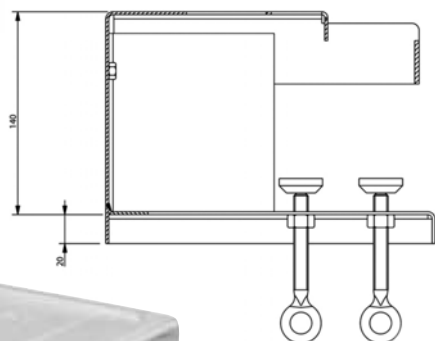

Cod. 62763

Kit morsetto + base f36 per colonna con canotto da 1" + raccogliocce inox 20 cm x 18 cm
Clamp kit + base h36 for tower with 1" shaft + driptray st.steel 20 cm x 18 cm

Cod. 56820

Kit morsetto + base f48 per colonna con canotto da 1 1/2" + raccogliocce inox 20 cm x 18 cm
Clamp kit + base h48 for tower with 1 1/2" shaft + driptray st.steel 20 cm x 18 cm