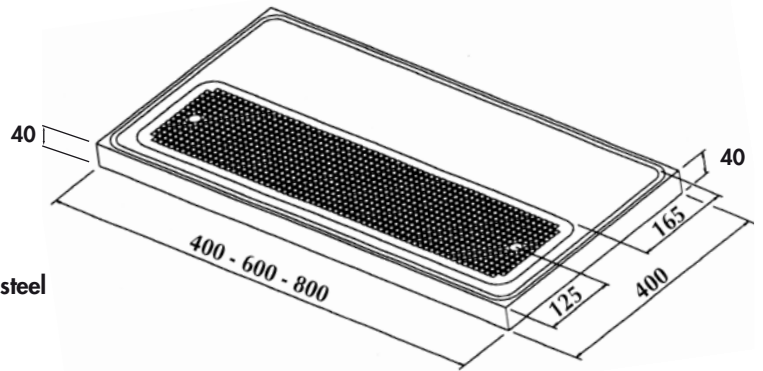

* Saldati e piegati - Welded type

SHAPED DRIPTRAY FOR SEMI-SANDSTONE TOWERS Ø 130 mm RACCOGLIGOCCE SVASATO PER COLONNE IN SEMI-GRÈS Ø 130 mm

Disponibile:
 - Vaschetta e griglia in acciaio inox
 - Vaschetta in acciaio dorato e griglia in acciaio inox
 - Con e senza bagnabicchieri

Available:
 - Drip tray and grill in stainless steel
 - Drip tray in goldplated stainless steel and grill in stainless steel
 - With and without glass fountain

CODICE CODE	misure in cm measure in cm	Ø in mm Ø in mm	acciaio st. steel	acciaio dorato goldpl. st. steel	griglia acciaio st. steel grill	bagnabicchieri glass fountain	scarico discharge
31181	40x22	155		•	•		
32776	40x22	155	•		•		
32784	40x22	155	•		•	•	•
58406	50x25	210	•		•		
32774	40x22	100	•				
75735	40x22	155		•	•		•
74012	50x25	270		•	•		•
58555	50x25	210	•		•	•	•

PLASTIC DRIPTRAY - RACCOGLIGOCCE IN PLASTICA

Cod. 38488

Raccogliogocce in plastica colore nero cm 43x23,5x3,2h
Plastic drip tray in black cm 43x23,5x3,2h

ABS DRIPTRAY - RACCOGLIGOCCE IN ABS

Cod. 61974

Raccogliogocce in ABS
ABS drip tray

BASES DRIPTRAY - BASI RACCOGLIGOCCE

Disponibile:

- Base e griglia in acciaio inox
- Base in acciaio dorato e griglia in acciaio inox
- Con e senza bagnabicchieri

Available:

- Base and grill in stainless steel
- Base in goldplated stainless steel and grill in stainless steel
- With and without glass fountain