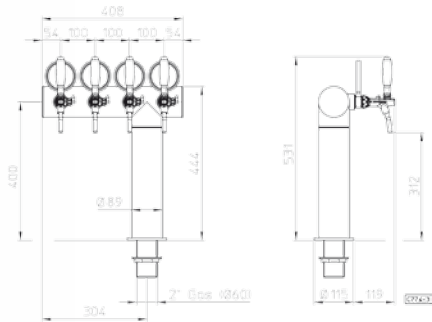

AZUR "T" SHAPED - A "T"

Cod. 69997

Colonna mod. AZUR A "T"/DX 4 vie tubi prodotto/ric.pl 6,7x9,5/cann.fix.pl

AZUR tower "T"/right 4 ways plastic product/rec.tube 6,7x9,5 pl.fix.shaft

-  st. steel/inox
-  5/8" 1/2"
-  2-3-4-5-6 ways/vie
- 