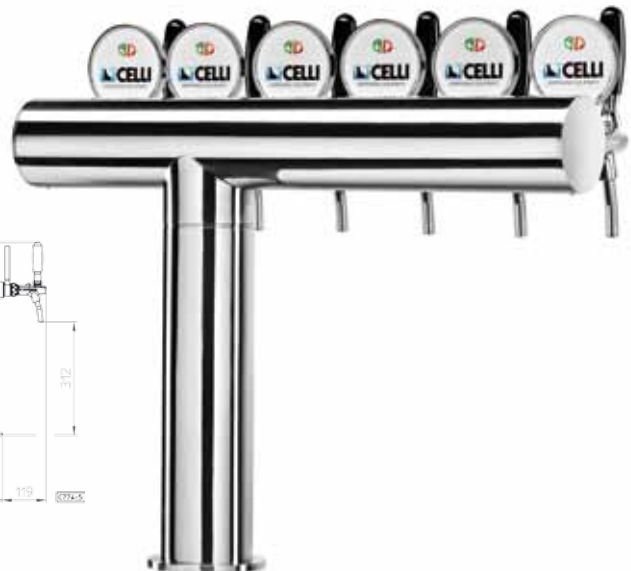

AZUR "T" SHAPED - A "T"

Cod. 69997

Colonna mod. AZUR A "T"/DX 4 vie tubi prodotto/ric.pl 6,7x9,5/cann.fix.pl

AZUR tower "T"/right 4 ways plastic product/rec.tube 6,7x9,5 pl.fix.shaft

-  st. steel/inox
-  5/8" 1/2"
-  2-3-4-5-6 ways/vie
- 