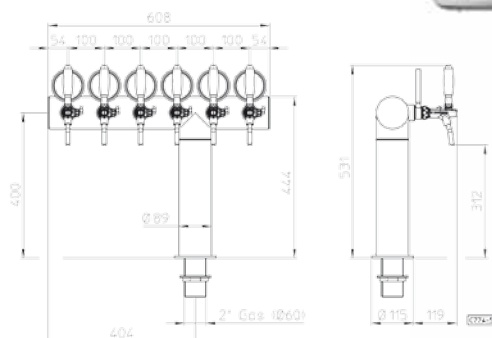

AZUR "T" SHAPED - A "T"

Cod. 69997

Colonna mod. AZUR A "T"/DX 4 vie tubi prodotto/ric.pl 6,7x9,5/cann.fix.pl

AZUR tower "T"/right 4 ways plastic product/rec.tube 6,7x9,5 pl.fix.shaft

-  st. steel/inox
-  5/8" 1/2"
-  2-3-4-5-6 ways/vie
- 