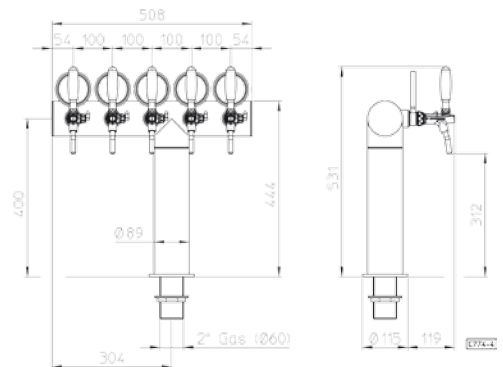

AZUR "T" SHAPED - A "T"

Cod. 69997

Colonna mod. AZUR A "T"/DX 4 vie tubi prodotto/ric.pl 6,7x9,5/cann.fix.pl

AZUR tower "T"/right 4 ways plastic product/rec.tube 6,7x9,5 pl.fix.shaft

-  st. steel/inox
-  5/8" 1/2"
-  2-3-4-5-6 ways/vie
- 