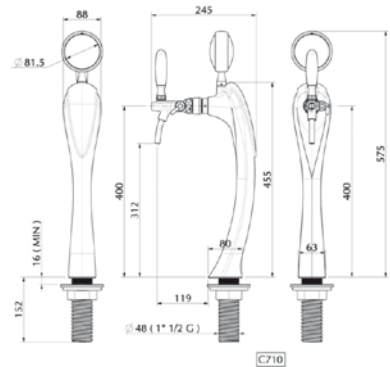

### Cod. 64678

Colonna mod. LOTUS 1 via ottone cromato con tubo inox d. 7x8mm 5/8" + ricircolo

**LOTUS tower 1 way chromepl. brass with st. steel tube d. 7x8mm 5/8" + recirculation**

### Cod. 64679

Colonna mod. LOTUS 1 via ottone cromato/goccia ottone cromato satinato con tubo inox d. 7x8mm 5/8" + ricircolo

**LOTUS tower 1 way chromepl. brass / drop satin finished chrome with st. steel tube d. 7x8mm 5/8" + recirculation**

### Cod. 64826

Medaglione ottone cromato bifacciale led m10 senza placche  
**Chromepl. brass led plateholder w/out plates m10**

5/8" 1/2"