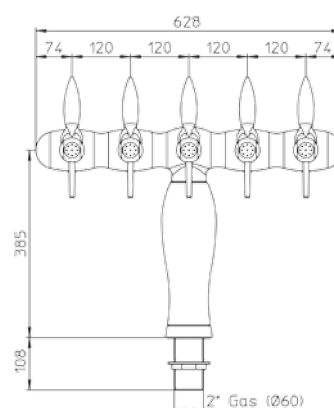

JULIETTE 3 - 5 - 7 WAYS - 3 - 5 - 7 VIE

Cod. 55750

Colonna mod. JULIETTE 3 vie
ottone cromato 5/8" 7x8 con
ricircolo e medaglione led

**JULIETTE tower 3 ways chromepl.
brass 5/8" 7x8 with recirculation
and led spot**

Cod. 55752

Colonna mod. JULIETTE 5 vie
ottone cromato 5/8" 7x8 con
ricircolo e medaglione led

**JULIETTE tower 5 ways chromepl.
brass 5/8" 7x8 with recirculation
and led spot**

Cod. 55754

Colonna mod. JULIETTE 7 vie
ottone cromato 5/8" 7x8 con
ricircolo e medaglione led

**JULIETTE tower 7 ways chromepl.
brass 5/8" 7x8 with recirculation
and led spot**

*Updated version of Juliette tower
is with recessed spotlights*
**La versione attuale colonna Juliette
luminosa viene fornita con i fari incassati**

- 
- 
-  5/8" 1/2"
- 
-  3-5-7 ways
vie