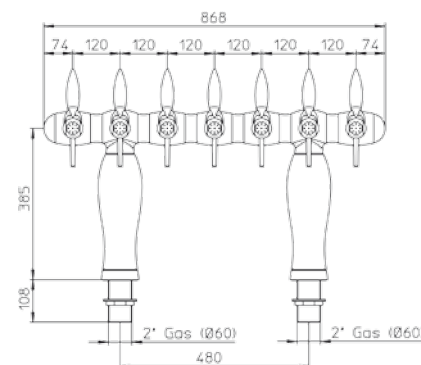

JULIETTE 3 - 5 - 7 WAYS - 3 - 5 - 7 VIE

Cod. 55750

Colonna mod. JULIETTE 3 vie
ottone cromato 5/8" 7x8 con
ricircolo e medaglione led

**JULIETTE tower 3 ways chromepl.
brass 5/8" 7x8 with recirculation
and led spot**

Cod. 55752

Colonna mod. JULIETTE 5 vie
ottone cromato 5/8" 7x8 con
ricircolo e medaglione led

**JULIETTE tower 5 ways chromepl.
brass 5/8" 7x8 with recirculation
and led spot**

Cod. 55754

Colonna mod. JULIETTE 7 vie
ottone cromato 5/8" 7x8 con
ricircolo e medaglione led

**JULIETTE tower 7 ways chromepl.
brass 5/8" 7x8 with recirculation
and led spot**

*Updated version of Juliette tower
is with recessed spotlights*
**La versione attuale colonna Juliette
luminosa viene fornita con i fari incassati**

- 
- 
-  5/8" 1/2"
- 
-  3-5-7 ways
vie