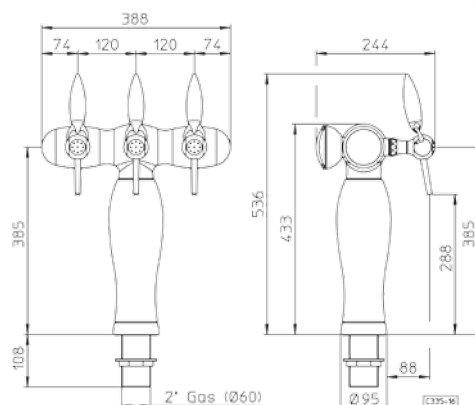

JULIETTE 3 - 5 - 7 WAYS - 3 - 5 - 7 VIE

Cod. 55750

Colonna mod. JULIETTE 3 vie
ottone cromato 5/8" 7x8 con
ricircolo e medaglione led

**JULIETTE tower 3 ways chromepl.
brass 5/8" 7x8 with recirculation
and led spot**

Cod. 55752

Colonna mod. JULIETTE 5 vie
ottone cromato 5/8" 7x8 con
ricircolo e medaglione led

**JULIETTE tower 5 ways chromepl.
brass 5/8" 7x8 with recirculation
and led spot**

Cod. 55754

Colonna mod. JULIETTE 7 vie
ottone cromato 5/8" 7x8 con
ricircolo e medaglione led

**JULIETTE tower 7 ways chromepl.
brass 5/8" 7x8 with recirculation
and led spot**

*Updated version of Juliette tower
is with recessed spotlights*
**La versione attuale colonna Juliette
luminosa viene fornita con i fari incassati**

- 
- 
-  5/8" 1/2"
- 
-  3-5-7 ways
vie